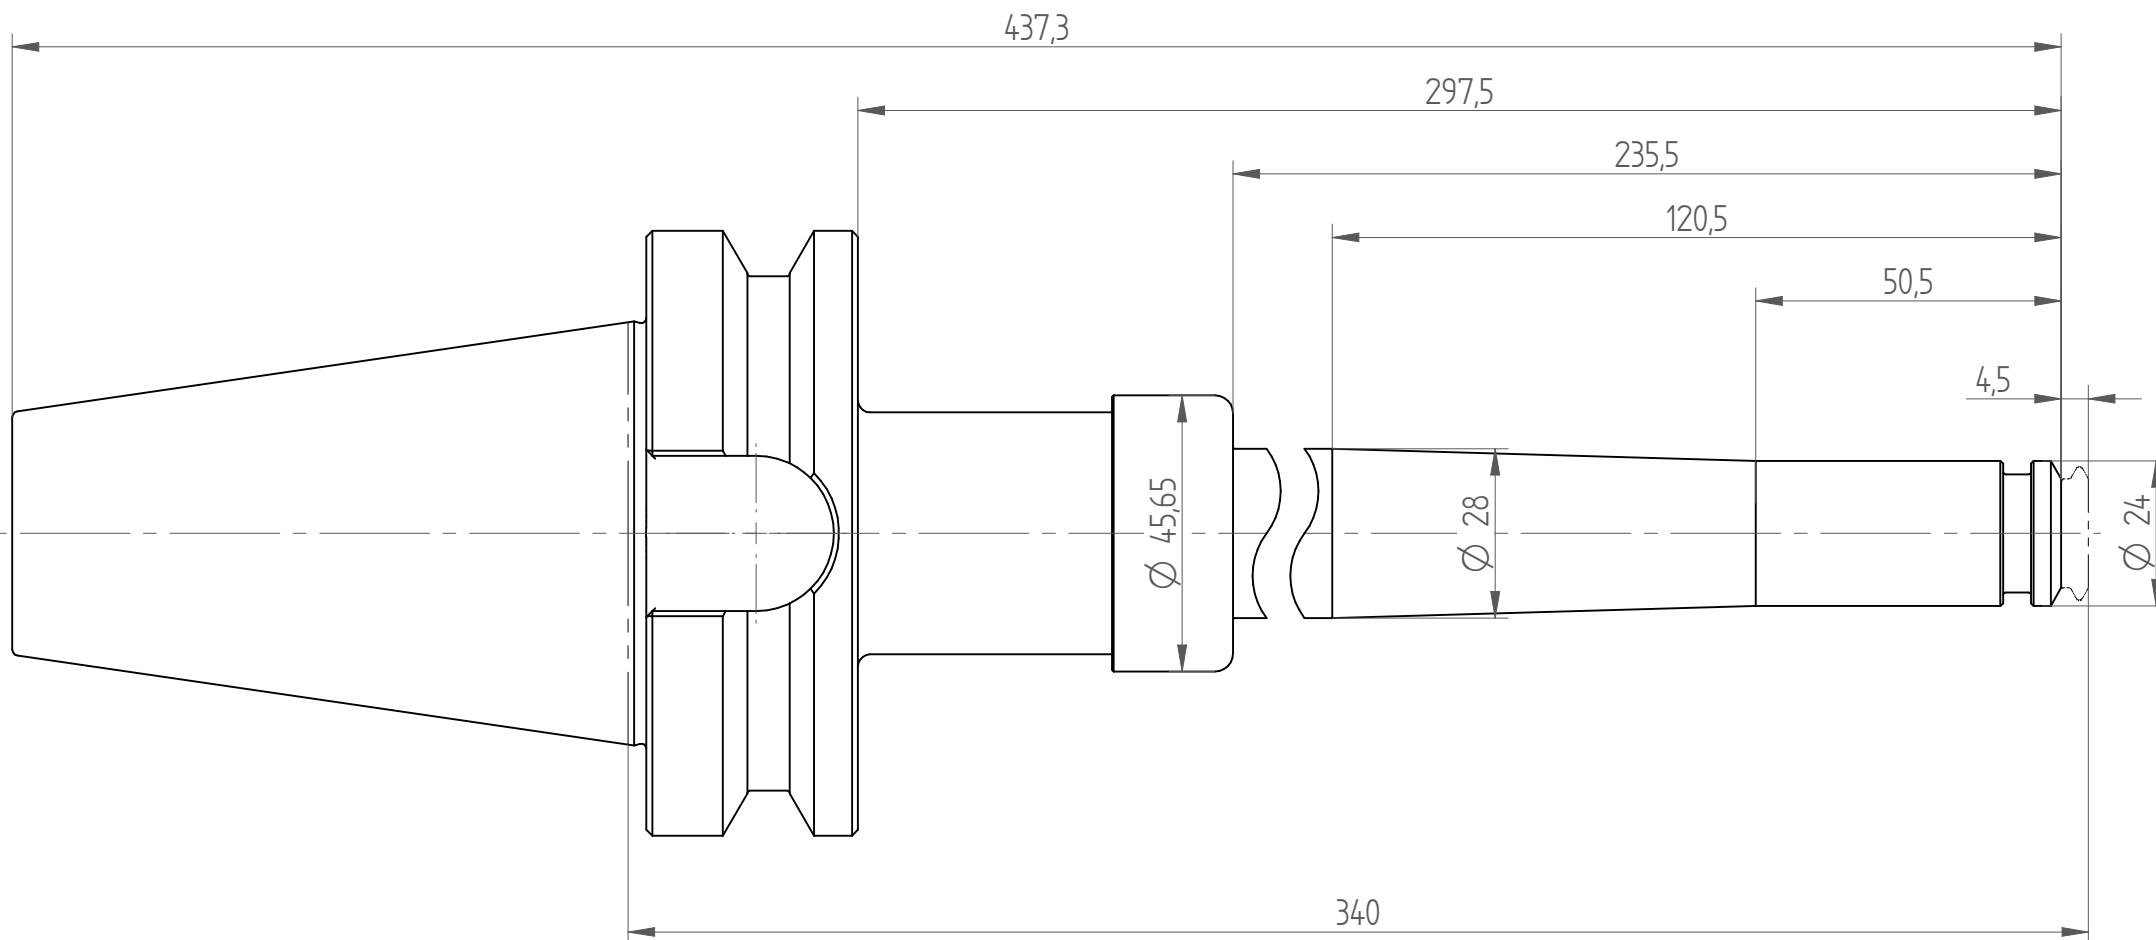

Swiss
Precision
Tools

REGO-FIX®

REGO-FIX AG
Obermattweg 60
4456 Tenniken / Switzerland

Phone +41 61 976 14 66
Fax +41 61 976 14 14
www.rego-fix.com

This is a non-controlled copy. All information given herein is subject to change without notice

The information given herein has been carefully checked and is believed to be correct. REGO-FIX, however, assumes no responsibility or liability for any errors, inaccuracies or omissions that may appear in this drawing

This document is subject to copyright laws. No part of this document may be reproduced or transmitted in any form or any means, electronic or mechanic, for any purpose, without the express written permission of REGO-FIX

Type : BT50_PG15x340_XL
Part No. : 885173170
Date : 22.01.2015
Scale : 1:125